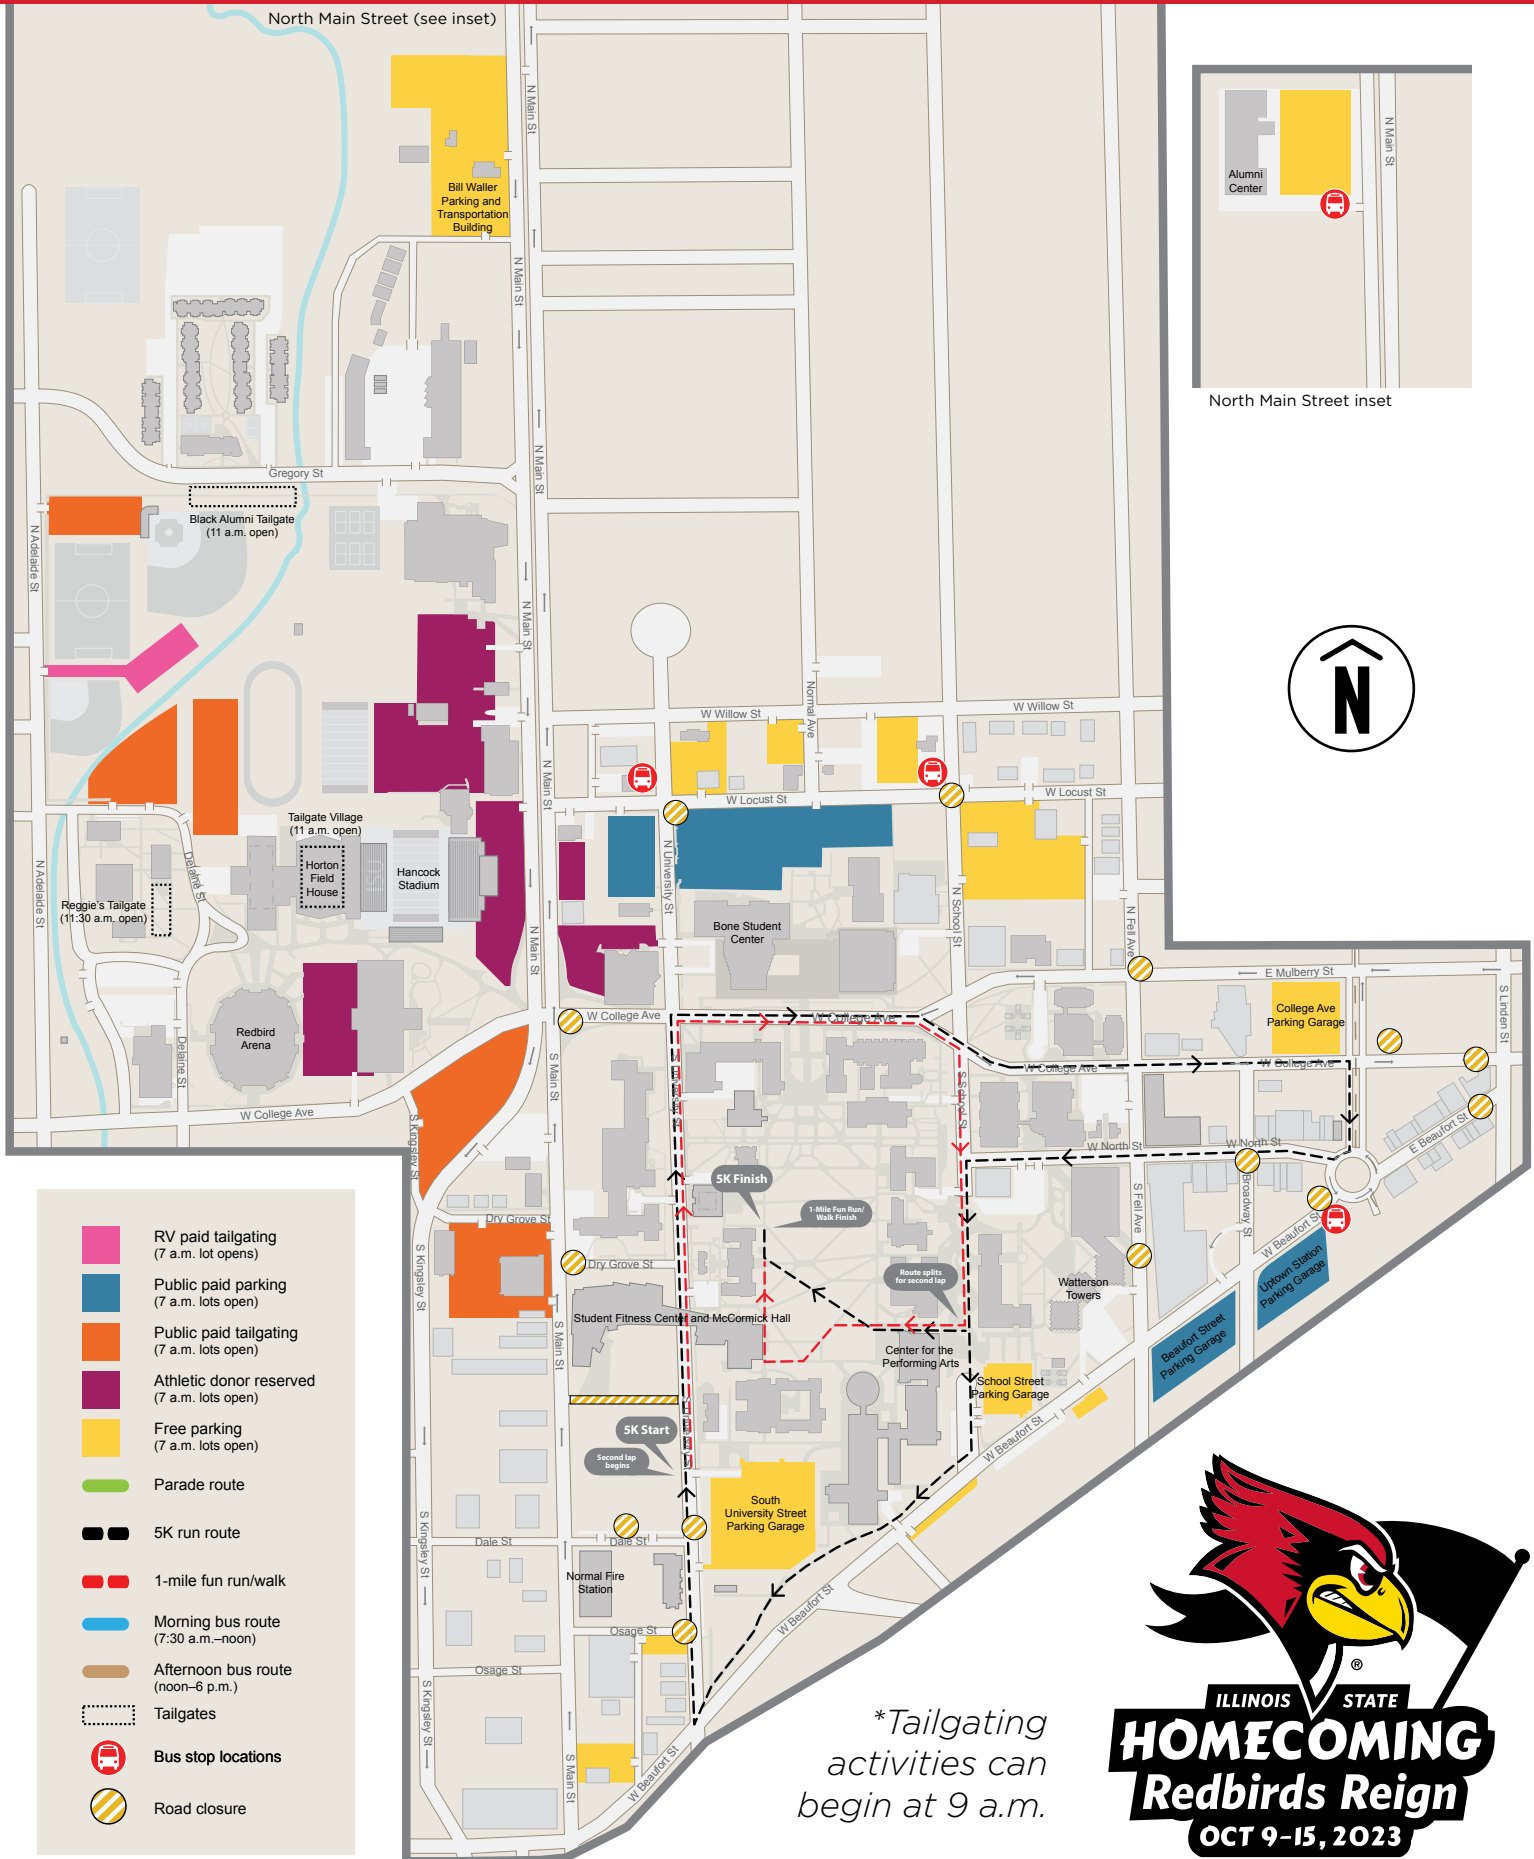

HOMECOMING 2023 5K MAP

ILLINOIS STATE UNIVERSITY

*Tailgating activities can begin at 9 a.m.